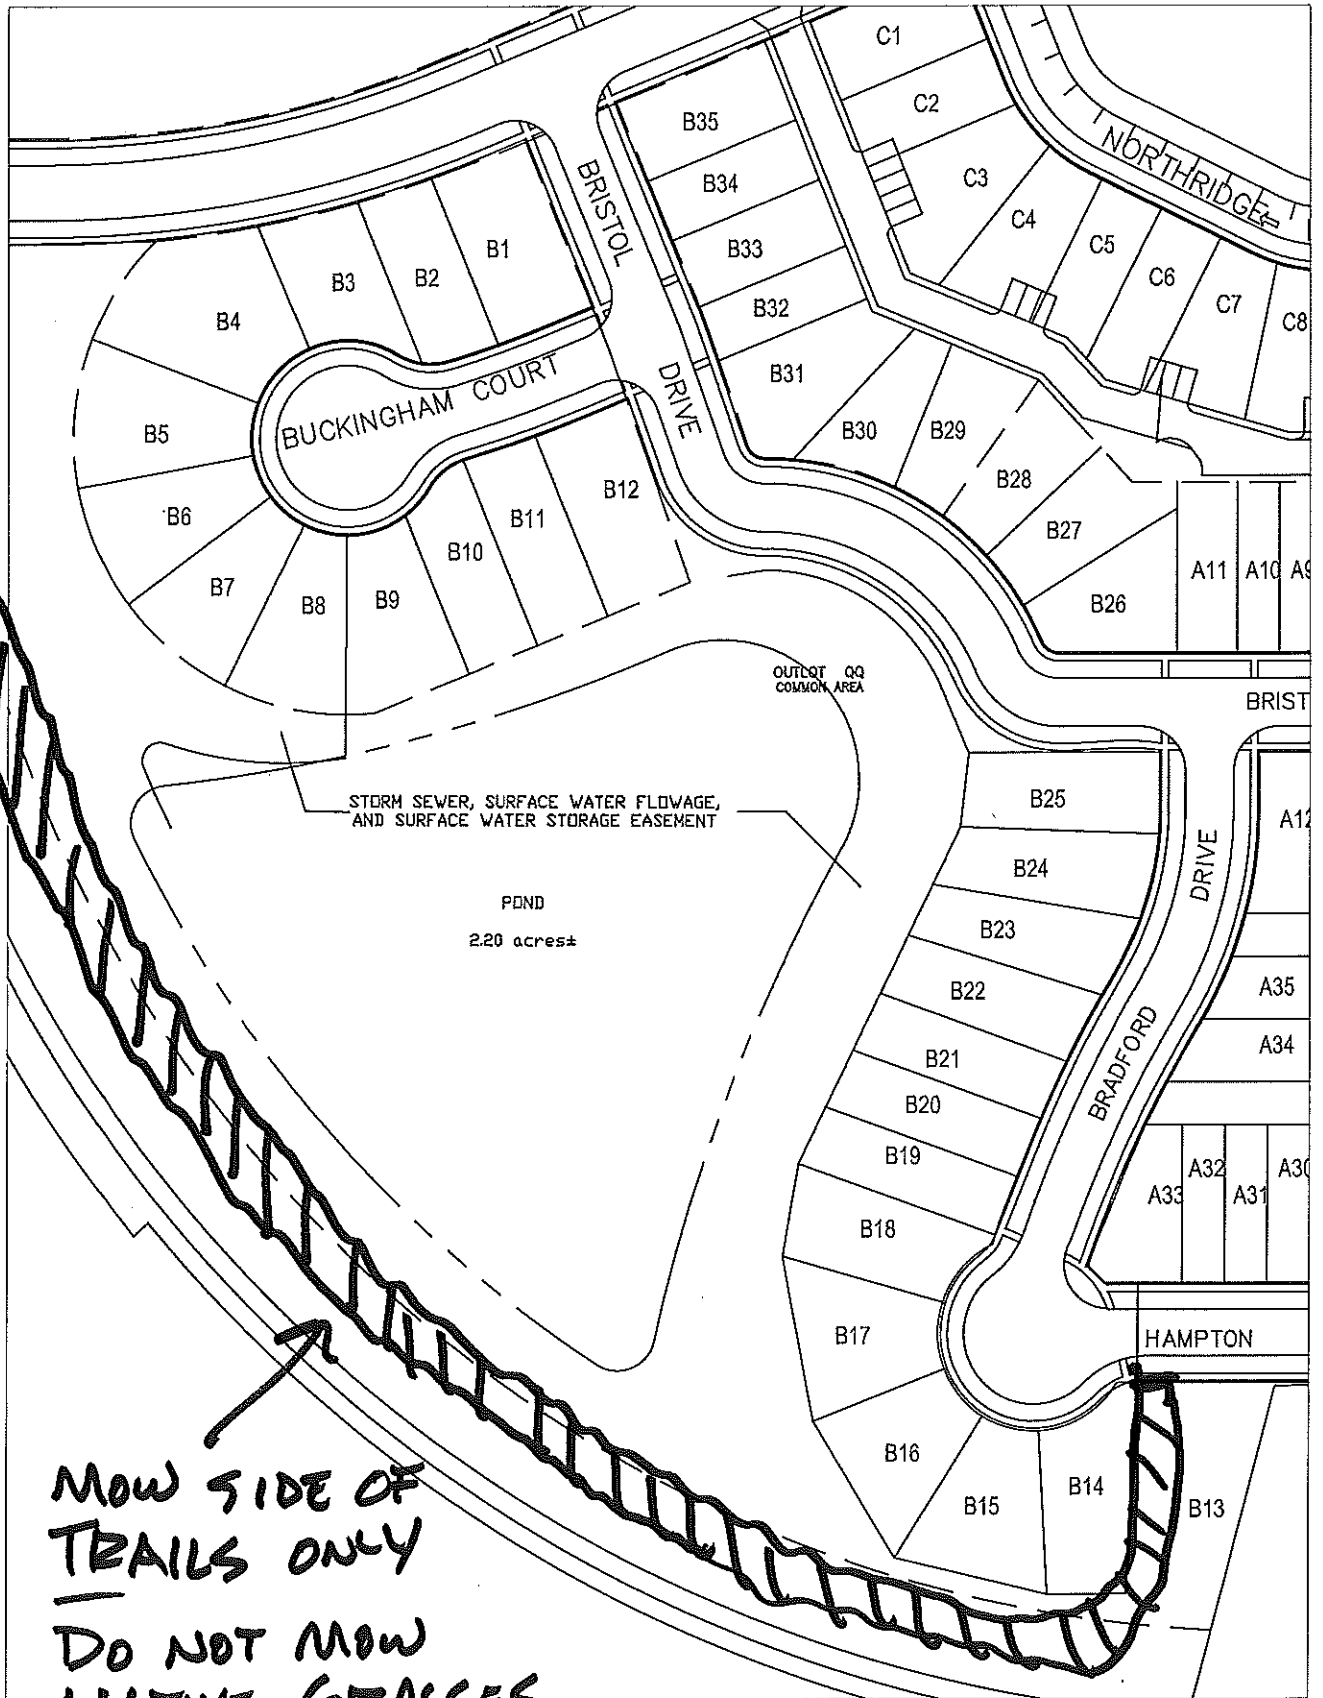

OVERALL PLAN

NOTE: SHEETS BASED ON OLDER VERSION OF SOMERSET LAYOUT. PLANS MAY NOT REFLECT ACUTAL CONDITION.

APRIL 2 / 2009

SOMERSET PLANS  
~~JUNE 2007~~  
 LAWN MOWING 2009  
 AI

Somerset Townhomes (B)  
9/11/08

A2

Somerset Houses: East (E)  
9/11/08

A3

STANGE

ASPEN

Somerset Houses: Northeast (F)  
9/11/08

AA

MOW MEDIANS @ STAGE

SOMERSET SIGN

MOW SOUTH OF HOUSE

DO NOT MOW NATIVE GRASSES

Somerset Houses: South (S)  
9/11/08

AS

Somerset Houses: West (W)  
9/11/08

A6