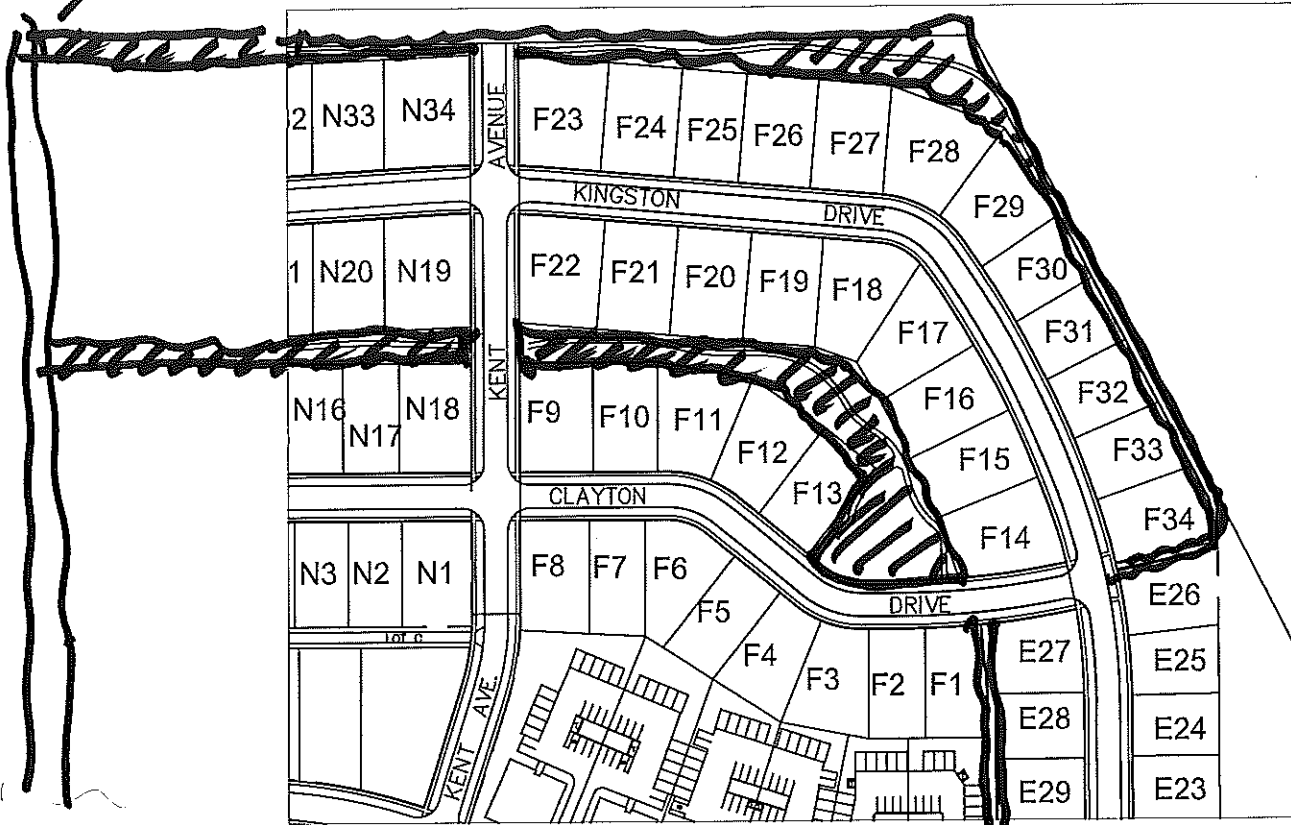

OVERALL PLAN

NOTE: SHEETS BASED ON OLDER VERSION OF SOMERSET LAYOUT. PLANS MAY NOT REFLECT ACUTAL CONDITION.

APRIL 2 / 2009

SOMERSET PLANS  
~~JUNE 2007~~  
 LAWN MOWING 2009  
 AI

Somerset Townhomes (B)  
9/11/08

A2

Somerset Houses: East (E)  
9/11/08

A3

STANGE

ASPEN

Somerset Houses: Northeast (F)  
9/11/08

AA

MOW MEDIANS @ STAGE

SOMERSET SIGN

MOW SOUTH OF HOUSE

DO NOT MOW NATIVE GRASSES

Somerset Houses: South (S)  
9/11/08

AS

Somerset Houses: West (W)  
9/11/08

A6