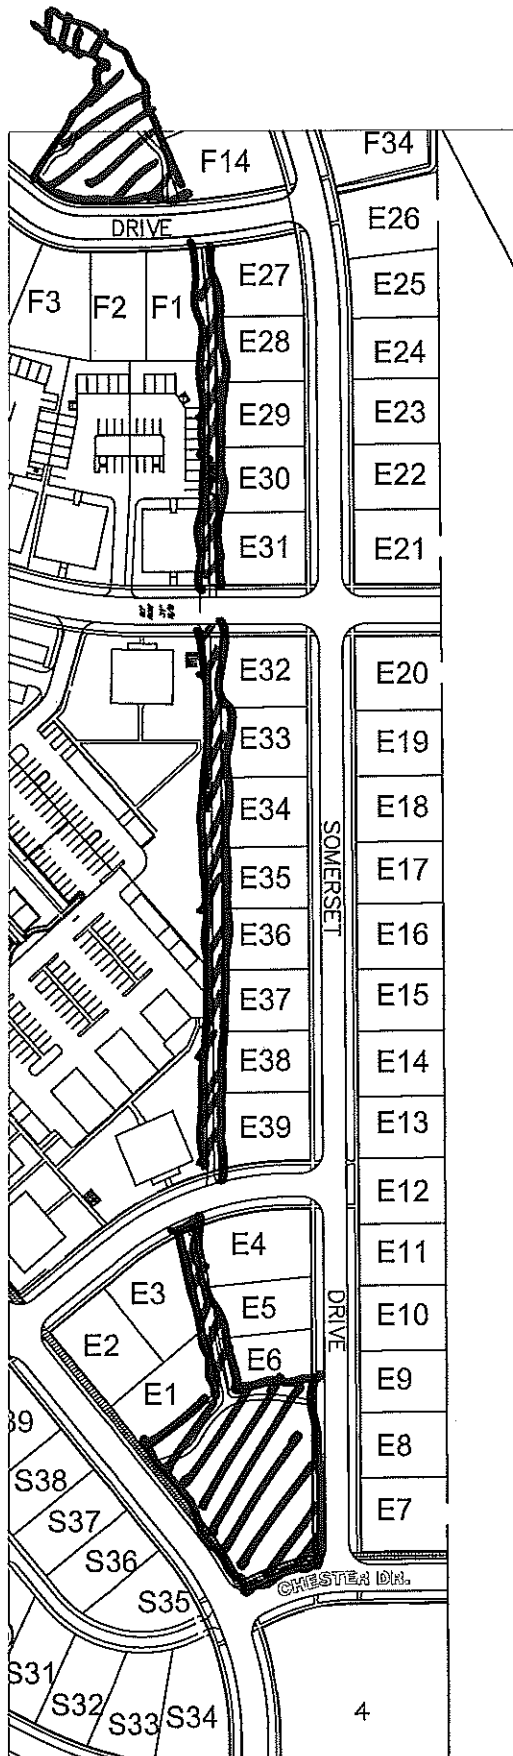

OVERALL PLAN

NOTE: SHEETS BASED ON OLDER VERSION OF SOMERSET LAYOUT. PLANS MAY NOT REFLECT ACUTAL CONDITION.

APRIL 2 / 2009

SOMERSET PLANS  
~~JUNE 2007~~  
 LAWN MOWING 2009  
 AI

Somerset Townhomes (B)  
9/11/08

A2

Somerset Houses: East (E)  
9/11/08

A3

STANGE

ASPEN

Somerset Houses: Northeast (F)  
9/11/08

AA

MOW MEDIANS @ STAGE

SOMERSET SIGN

MOW SOUTH OF HOUSE

DO NOT MOW NATIVE GRASSES

Somerset Houses: South (S)  
9/11/08

AS

Somerset Houses: West (W)  
9/11/08

A6