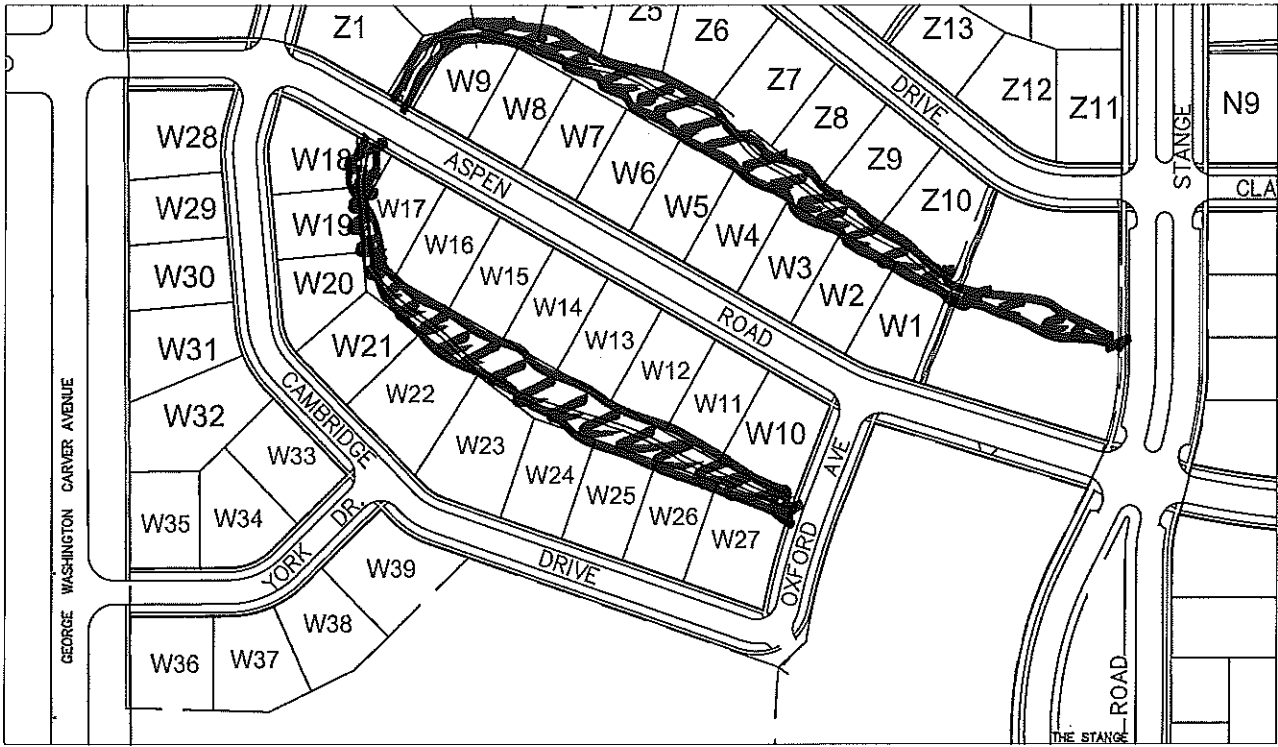

OVERALL PLAN

NOTE: SHEETS BASED ON OLDER VERSION OF SOMERSET LAYOUT. PLANS MAY NOT REFLECT ACUTAL CONDITION.

APRIL 2 / 2009

SOMERSET PLANS  
~~JUNE 2007~~  
 LAWN MOWING 2009  
 AI

Somerset Townhomes (B)  
9/11/08

A2

Somerset Houses: East (E)  
9/11/08

A3

STANGE

ASPEN

Somerset Houses: Northeast (F)  
9/11/08

AA

MOW MEDIANS @ STAGE

SOMERSET SIGN

MOW SOUTH OF HOUSE

DO NOT MOW NATIVE GRASSES

Somerset Houses: South (S)  
9/11/08

AS

Somerset Houses: West (W)  
9/11/08

A6