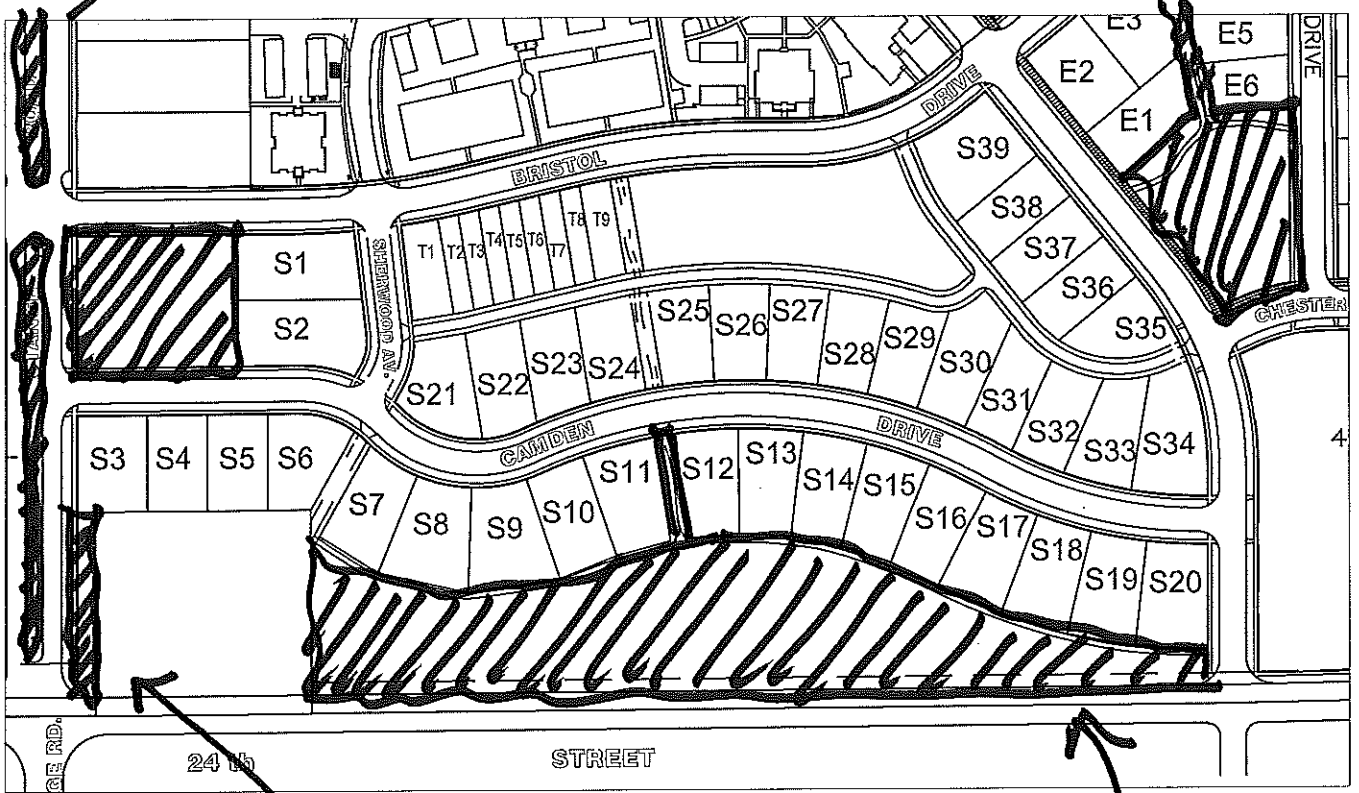

OVERALL PLAN

NOTE: SHEETS BASED ON OLDER VERSION OF SOMERSET LAYOUT. PLANS MAY NOT REFLECT ACUTAL CONDITION.

APRIL 2 / 2009

SOMERSET PLANS  
~~JUNE 2007~~  
 LAWN MOWING 2009  
 AI

Somerset Townhomes (B)  
9/11/08

A2

Somerset Houses: East (E)  
9/11/08

A3

STANGE

ASPEN

Somerset Houses: Northeast (F)  
9/11/08

AA

MOW MEDIANS @ STAGE

SOMERSET SIGN

MOW SOUTH OF HOUSE

DO NOT MOW NATIVE GRASSES

Somerset Houses: South (S)  
9/11/08

AS

Somerset Houses: West (W)  
9/11/08

A6